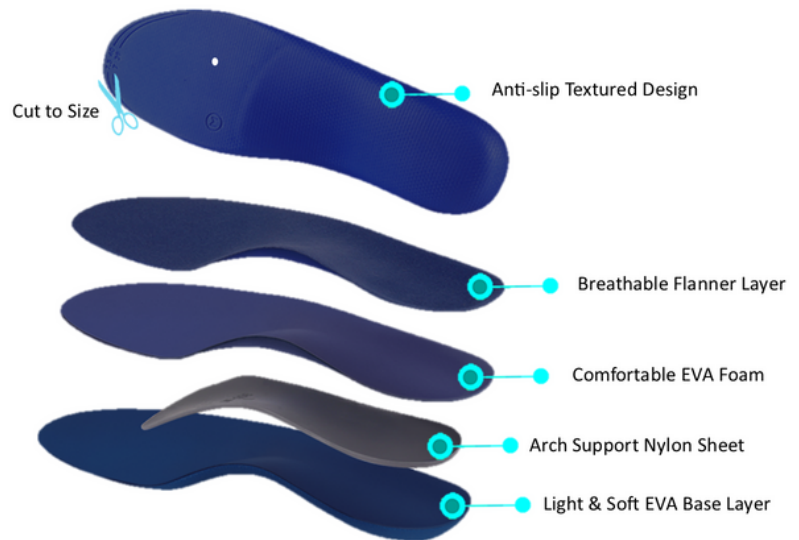

PROFILO 4 Lightweight EVA Orthotic Insole

These light, comfortable and breathable EVA orthotic insoles are designed to treat and offer relief from a wide range of common foot pain problems including; Plantar Fasciitis, Posterior Tibial Tendon Dysfunction, Tarsal Tunnel Syndrome, and Fallen Arches.

LAYER STRUCTURE:

SIZE RANGE:

SIZE	XS	S	M	L	XL
EU SIZE RANGE	35 - 37	37 - 39	39 - 41	42 - 43	44 - 46

KEY FEATURES:

Wipe Clean with a Damp Cloth

Arch Support

Heel Support

Shock Absorption

Sweat-Absorption & Deodorisation