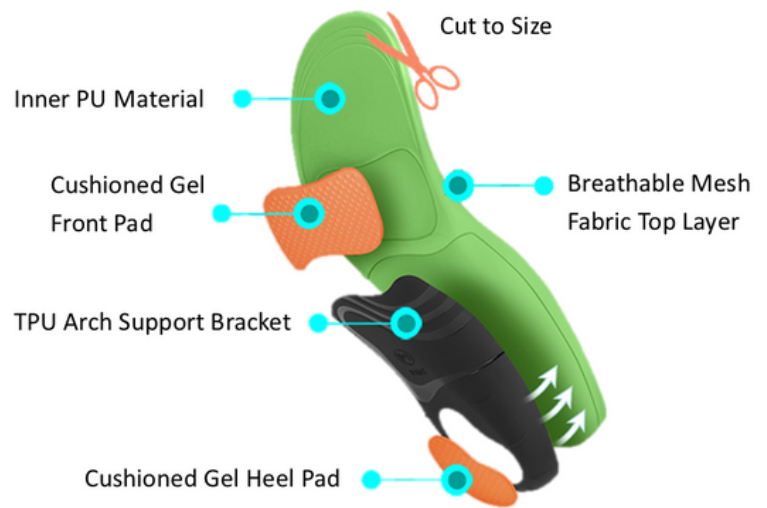

PRECISO 6 COMFORT Gel Orthotic Insole

These light, comfortable and breathable gel orthotic insoles are designed to treat and offer relief from a wide range of common foot pain problems. The metatarsal pad-supports the metatarsal arch and helps redistribute weight from the ball of the foot.

LAYER STRUCTURE:

ORDER CODE: PRECISO6

- TPU arch support reduces overpronation
- Support a high arch
- Redistributes foot pressures
- Improves posture and stability
- Reduces metatarsal pressure
- Reduce strain on Achilles' tendon
- Gel anti-shock heel pad- cushions and reduces shock of impact on foot and ankle
- Durable fabric top cover
- Provides soft cushioning
- Sweat-absorbing layer keeps feet dry

SIZE RANGE:

SIZE	XS	S	M	L	XL
EU SIZE RANGE	35 - 37	37 - 39	39 - 41	42 - 43	44 - 46

KEY FEATURES:

Wipe Clean with a Damp Cloth	Arch Support	Heel Support	Shock Absorption	Sweat-Absorption & Deodorisation