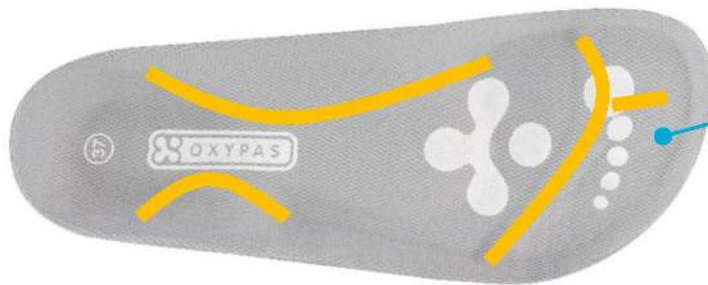

Jeff

COOLMAX®_{etc}

JEFF-BLK

JEFF-WHT

The model **JEFF** is a comfortable sandal for men. With a closed toe tip, adapted to the needs of the healthcare professional.

The *Bio Oxy* designs are very comfortable and have a slip resistant sole. The anatomically shaped foot bed provides you additional support when walking. The midsole is composed of a mixture of cork and rubber and ensures good shock absorption. The lining in breathable Coolmax® ensures cool feet and draws perspiration away from the skin. The upper material is high quality synthetic leather that can be easily cleaned with a damp cloth. A certified slip resistant outsole and closed toe tip provides safety and protection.

 www.plsmedical.co.uk

 info@plsmedical.co.uk

 01721 724018

CE-standard
CE EN 20347 certified.

Coolmax®-lining

This material keeps your feet cool and draws perspiration away from the skin.

Easy maintenance

The shoe can easily be cleaned with a damp cloth.

Cork and rubber midsole

Synthetic leather

The outside of the shoe is firm, high end artificial leather.

Anatomical shaped foot bed

The anatomical shaped foot bed provides you additional support during walking.

Slip resistant SRC

The rubber outsole provides excellent grip, both on wet and dry floors and complies with the SRC standard.

Usage

Suitable for people who daily walks or stands for a long time, so recommended for: